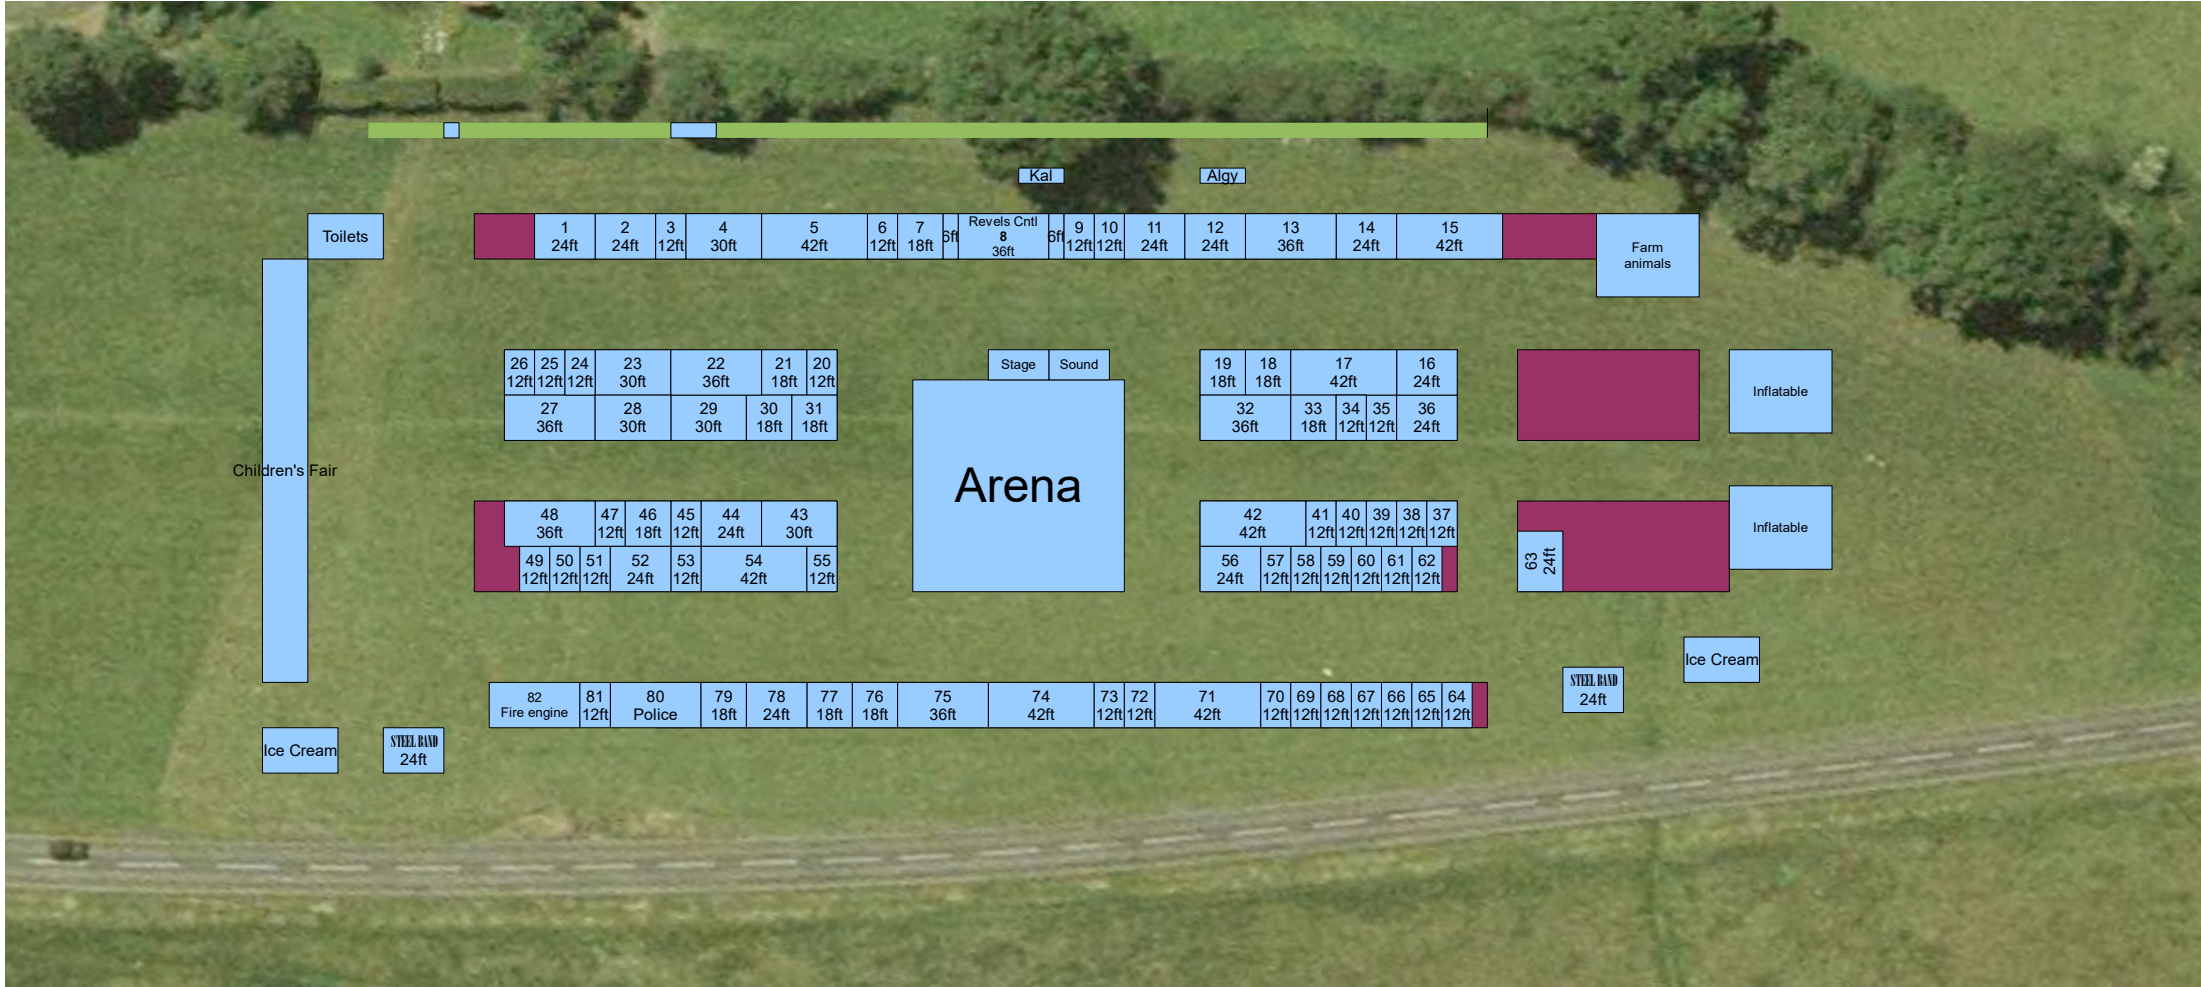

- 6ft
- 12ft
- 18ft
- 24ft
- 30ft
- 36ft
- 42ft

Revels Plan 2017

CROXLEY REVELS STALLS LIST 2017 PITCH NUMBERS

Pitch no.	Name of organisation
1	Watford Mencap
2	West Herts Beekeepers
3	Hope UK
4	Advanced Drivers
5	Croxley Tennis Club
6	Collective Dance & Drama
7	St John Ambulance
8	Revels Control
9	First Aid post
10	Croxfest
11	Croxley School of Dance
12	Harefield Gymnastics
13	Ricky Scouts 1st
14	Croxley Green Football Club
15	Croxley Scout Group
16	Storyteller
17	Ricky Sea Scouts 6th
18	Cinnamon Square
19	New Cottage Fudge
20	Harvey Road School
21	Ricky & Watford Sea cadets
22	James Estate Agents
23	Croxley Camera Club
24	Home Instead Senior Care
25	Summit Chiropractic
26	Friends of Croxley Common Moor
27	St Bede's Church
28	Michael Sobell Hospice
29	New Road Doctors surgery
30	Daybreak Nursery
31	Girlguiding
32	Tina Bees
33	Stagecoach

Harvey Road School	20
Home Instead Senior Care	24
Hope UK	3
James Estate Agents	22
Little Foxes other stall	65
Michael Sobell Hospice	28
Michelle Jones	68
Neighbourhood watch & police spe	79
New Cottage Fudge	19
New Road Doctors surgery	29
Photography for Little People	53
Police	80
Pump House	41
Red Cross Vehicle	81
Revels Control	8
Rhubarb & Custard	66
Rickmansworth Sailing Club	52
Ricky & Watford Sea cadets	21
Ricky Scouts 1st	13
Ricky Sea Scouts 6th	17
Ricky Waterways	47
Royal British Legion	71
RSPCA Middx NW	50
Ruth's Rustics	72
Spar Croxley	46
SPARE	64
Spicy Delights	67
St Bede's Church	27
St John Ambulance	7
St Oswalds Church	54
Stagecoach	33
Storyteller	16
Storyteller	36
Summit Chiropractic	25

CROXLEY REVELS STALLS LIST 2017 ALPHABETICAL

Suzanne Barchard	49
Tae Kwon Do Ricky	75
That's so Charlie	69
The Cuddly Toys Company	61
The Weaponised Lentil	34
Tina Bees	32
Unique Silks	59
Vanessa Smith	73
Veteran cycles	63
Watercress beds	Not coming
Watford Classic Vehicles Trust	38
Watford Mencap	1
Watford Wellness	40
West Herts Beekeepers	2